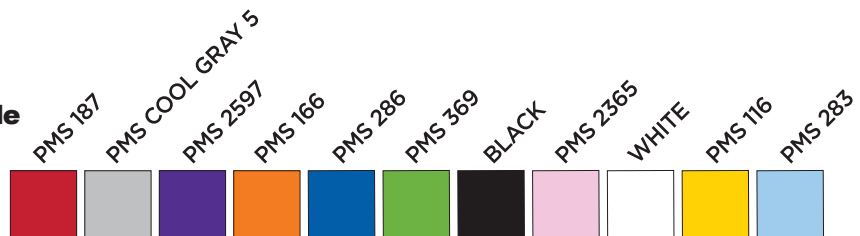

**17-oz. Colorband Mini Stainless Bottle**

3,000-20,000  
US **\$3.45** [R]

1622-37

**18-oz. Colorband Stainless Bottle**

3,000-20,000  
US **\$3.75** [R]

**11 Colors Available**

Visit [leedsworld.com/worldsource](http://leedsworld.com/worldsource) for more details.

**Program Parameters**

- 10-12 week lead time from proof approval.
- Imprints up to 4 colors are free.
- Contact your WorldSource representative for quantities over 20,000.