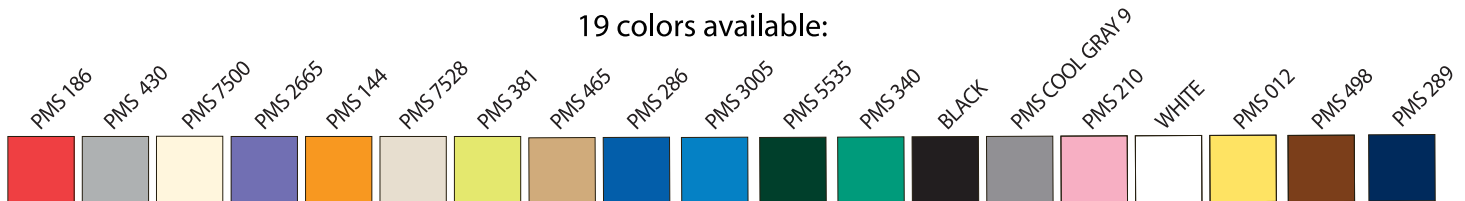

PolyPro Box Deluxe Convention Tote

5,000-50,000

US \$ 1.50 [R]

SM-7412

Juno Little Grocery Tote

5,000-50,000

US \$ 0.88 [R]

19 colors available:

Visit leedsworld.com/worldsource for more details.

Program Parameters

- 12-14 week lead time from proof approval.
- One color, one location imprint included.
- Contact your WorldSource representative for quantities over 50,000.